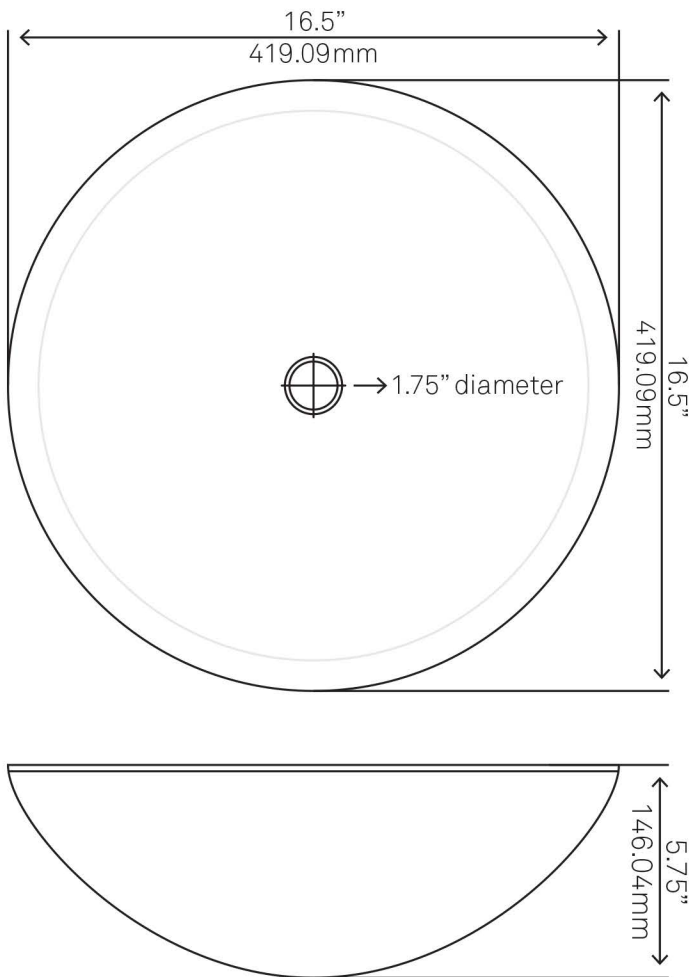

TIS-191 MARE Glass Vessel Bathroom Sink

Requested By: _____

Specific Features: _____

STANDARD SPECIFICATIONS:

- Round extra thick vessel
- Blue, Yellow and Green
- 3/4-inch high tempered glass
- Scratch resistant and non-porous
- Designed for above counter installation
- Standard U.S. plumbing connections
- 1.75-inch drain opening